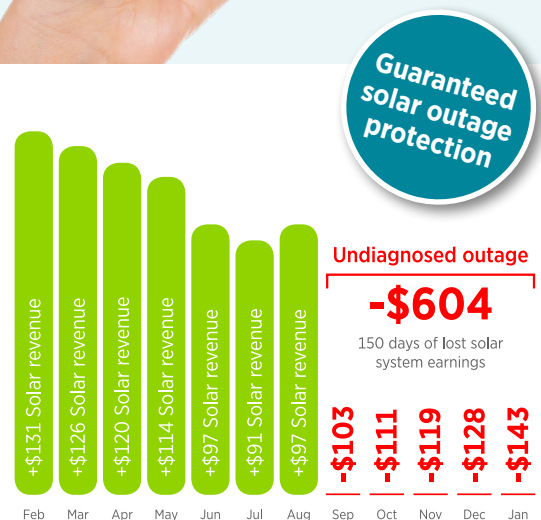

Guaranteed solar outage protection

Emberpulse® also provides solar monitoring. Did you know that solar system outages usually go undiagnosed for up to 4 months, costing you over $600.

Emberpulse® guarantees to protect your solar investment by notifying you of an outage – if we don't, we'll pay you for your lost solar revenue. This is an offer not available anywhere else.